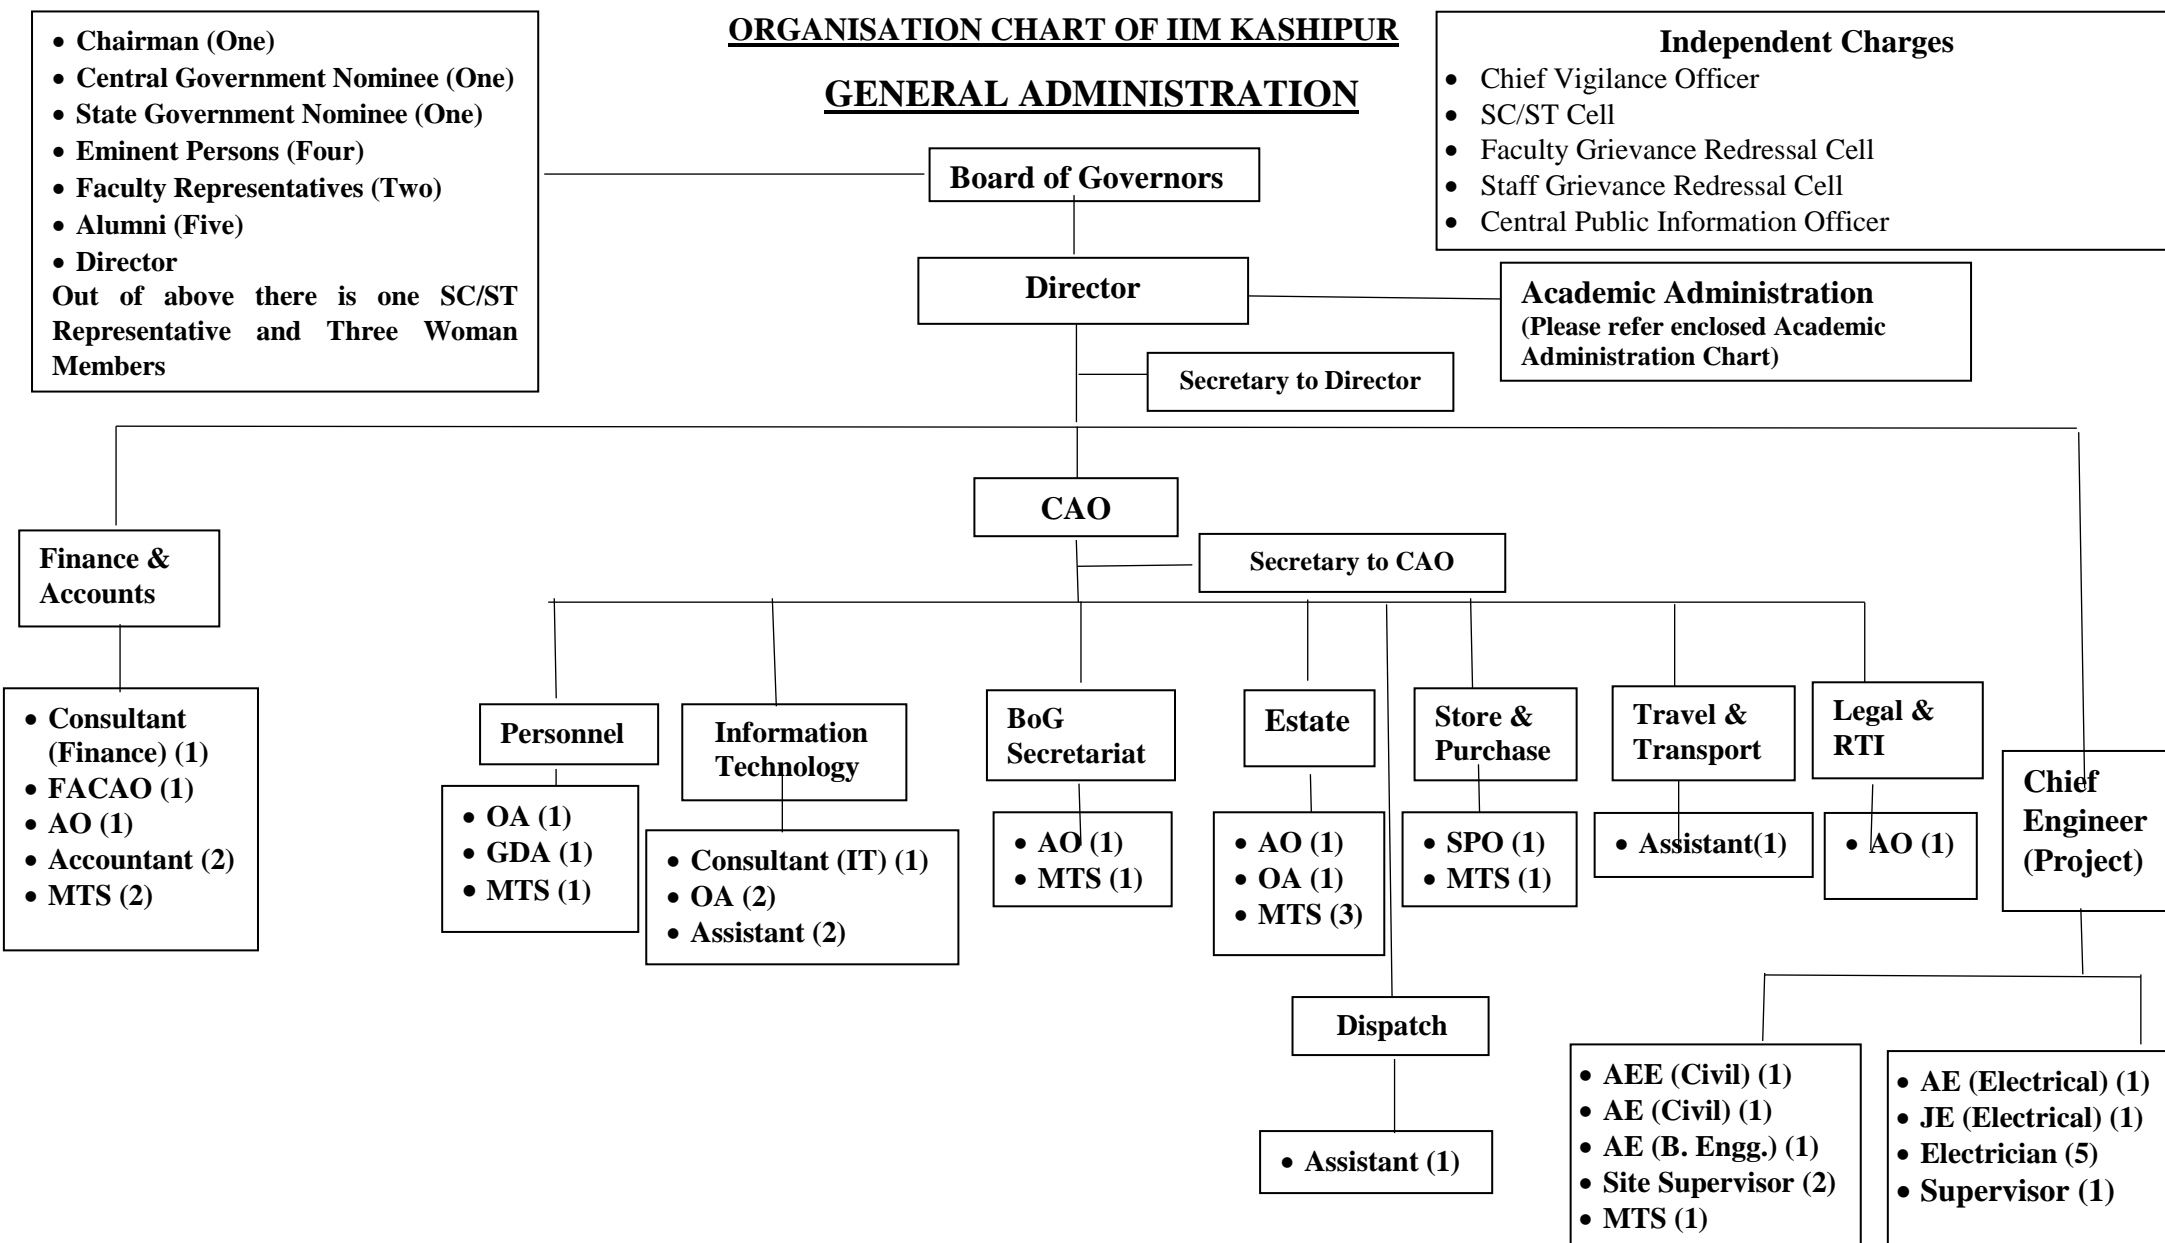

**ORGANISATION CHART OF IIM KASHIPUR**

**GENERAL ADMINISTRATION**

Abbreviations:

FACAO: Financial Advisor cum Chief Accounts Officer, AO: Administrative Officer, AEE: Assistant Executive Engineer, AE: Assistant Engineer, OA: Office Assistant, JE: Junior Engineer, MTS: Multi-tasking Staff

**ORGANISATION CHART OF IIM KASHIPUR**

**ACADEMIC ADMINISTRATION**

- Chairman (One)
- Central Government Nominee (One)
- State Government Nominee (One)
- Eminent Persons (Four)
- Faculty Representatives (Two)
- Alumni (Five)
- Director