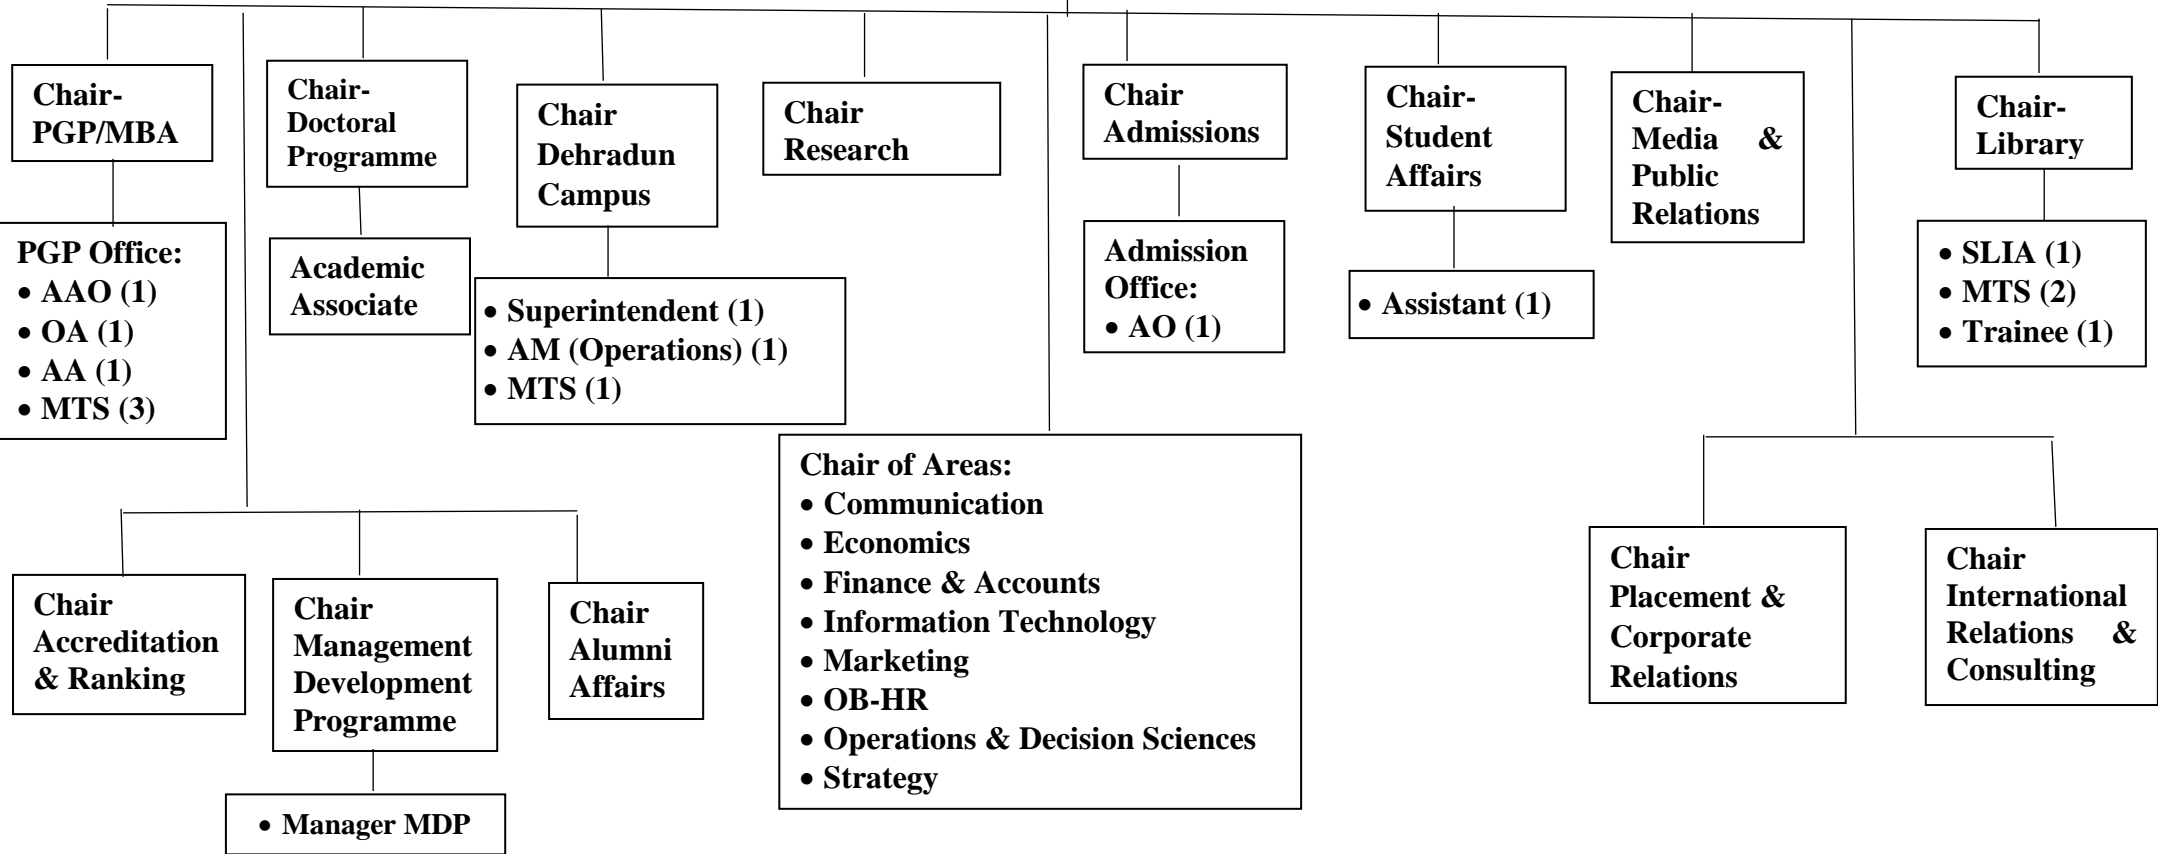

**ORGANISATION CHART OF IIM KASHIPUR**

**GENERAL ADMINISTRATION**

Abbreviations:

FACAO: Financial Advisor cum Chief Accounts Officer, AO: Administrative Officer, AEE: Assistant Executive Engineer, AE: Assistant Engineer, OA: Office Assistant, JE: Junior Engineer, MTS: Multi-tasking Staff

**ORGANISATION CHART OF IIM KASHIPUR**

**ACADEMIC ADMINISTRATION**

- Chairman (One)
- Central Government Nominee (One)
- State Government Nominee (One)
- Eminent Persons (Four)
- Faculty Representatives (Two)
- Alumni (Five)
- Director

Out of above there is one SC/ST Representative and Three Woman Members

**Board of Governors**

**Director**

**Dean**

**General Administration**  
(Please refer enclosed General Administration Chart)

**Abbreviations:**